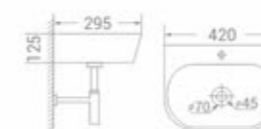

code
1737

Wall Mounted Installation

size
430 x 360 x 180 mm

available in
White ☐