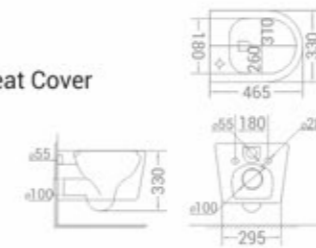

available in
White

code
1832 Mini

Rimless WC with Slim UF Seat Cover

size
465 x 330 x 330 mm

available in
White

code
1538 R

Rimless WC with Slim PVC Seat Cover

size
535 x 355 x 380 mm