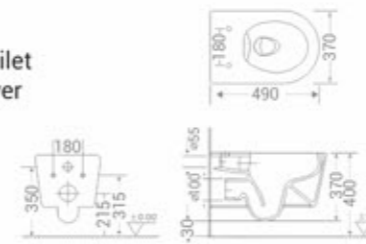

code - 1837 PB

code
1837 PB

Rimless Wall Hung Toilet
with UF Slim Seat Cover

size
490 x 370 x 370 mm

available in
Platinum + Black ■

code - 7068 PB

code
7068 PB

Table Mounted Basin