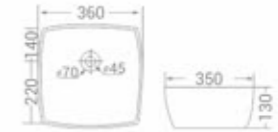

size
410 x 330 x 130 mm

available in
White

code - 1773

code
1773

Table Mounted Installation

size
360 x 350 x 130 mm

available in
White

code - 1603