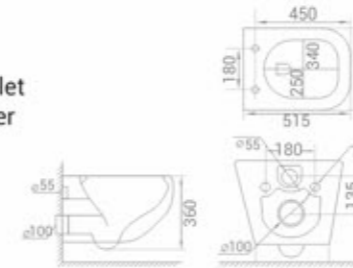

code - 1782 GW

code
1782 GW
Table Mounted Basin

size
650 x 380 x 120 mm

available in
Gold + White