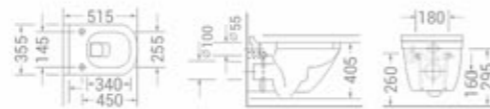

code
1823

WC with Slim UF Seat Cover

size
515 x 355 x 405 mm

available in
White ☐

code - 1811