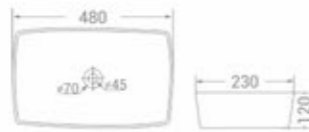

available in
White

code - 1789

code
1789

Table Mounted Installation

size
480 x 230 x 120 mm

available in
White

code - 1539

code
1539