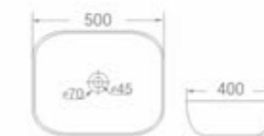

size
530 x 365 x 360 mm

available in
Matt Black ■

code - 7068 MB

code
7068 MB

Table Mounted Basin

size
500 x 400 x 140 mm

available in
Matt Black ■

code - 7067 MB