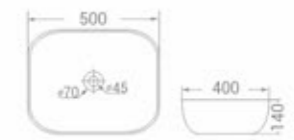

code - 1836 MM

code
1836 MM
Rimless Wall Hung Toilet
with UF Slim Seat Cover

size
490 x 365 x 370 mm

available in
Matt Mint ■

code - 7068 MM

code
7068 MM
Table Mounted Basin

size
500 x 400 x 140 mm

available in
Matt Mint ■