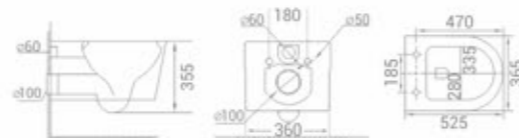

Tornado-Swirl Flushing Wall Hung Toilets

code - 1830

code
1830

Tornado-Swirl Flushing WC with Slim UF Seat Cover

size
525 x 365 x 355 mm

available in
White

code - 1841

code
1841