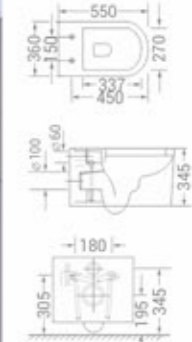

code
1806
WC with Slim UF
Seat Cover
size
550 x 360 x 345 mm
available in
White ☐