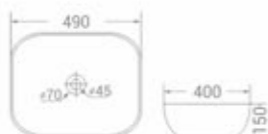

code - 1713

code
1713

Table Mounted Installation

size
400 x 400 x 150 mm

available in
White ☐