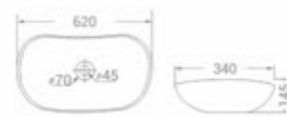

code
1733

Table Mounted Installation

size
620 x 340 x 145 mm

available in
White ☐

code - 1770

code
1770

Table Mounted Installation

size
640 x 410 x 130 mm

available in
White ☐