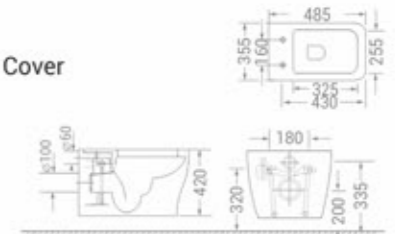

available in
White

code
1801

WC with Slim UF Seat Cover

size
485 x 355 x 420 mm

available in
White

Wall Hung Toilets with In-built Jet

code - 1830 B

code
1830 B