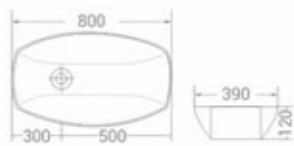

available in
White

code - 1702

code
1702

Table Mounted Installation

size
800 x 390 x 120 mm

available in
White

code
1733

Table Mounted Installation