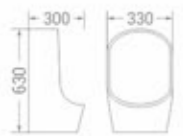

available in
White

code - 1640

code
1640

Top Inlet

size
490 x 280 x 255 mm

available in
White

code - 1641

code
1641