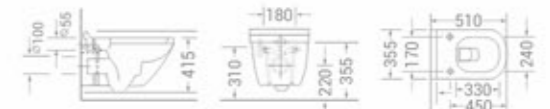

code - 1841

code
1841

Tornado-Swirl Flushing WC with Slim UF Seat Cover

size
510 x 360 x 425 mm

available in
White ☐