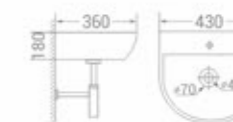

code
1791

Table/Wall Mounted Installation

size
460 x 360 x 120 mm

available in
White ☐

code
1758

Table/Wall Mounted Installation

size
475 x 400 x 170 mm

available in
White ☐

code
1905

Table/Wall Mounted Installation

size
300 x 300 x 150 mm

available in
White ☐

code
1908

Table/Wall Mounted Installation

size
450 x 220 x 100 mm

available in
White ☐

code
1909

Table/Wall Mounted Installation

size
450 x 220 x 100 mm

available in
White ☐

code
1771

Table/Wall Mounted Installation

size
420 x 295 x 125 mm

available in
White ☐

code
1737

Wall Mounted Installation

size
430 x 360 x 180 mm

available in
White ☐