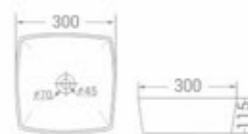

Table Mounted Installation

size
480 x 370 x 130 mm

available in
White

code - 1744

code
1744

Table Mounted Installation

size
300 x 300 x 115 mm

available in
White