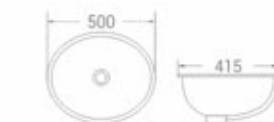

size
750 x 410 x 200 mm

available in
White

code - 1715

code
1715

Under Counter Installation

size
500 x 415 x 190 mm

available in
White Ivory

The needs and desires of the urban modern family strongly influenced the creation of this range of wash basins, resulting in a contemporary, highly adaptable range of basins which are perfect for compact bathrooms. This collection is practical without compromising on style.