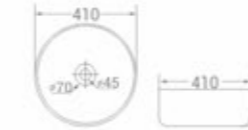

Table Mounted Installation

size
390 x 390 x 140 mm

available in
White

code - 1739

code
1739

Table Mounted Installation

size
410 x 145 mm

available in
White