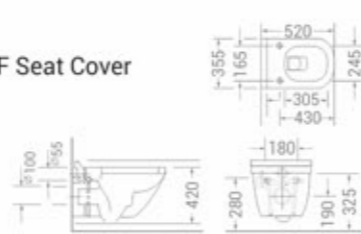

code
1824

Rimless WC with Slim UF Seat Cover

size
520 x 360 x 350 mm

available in
White ☐