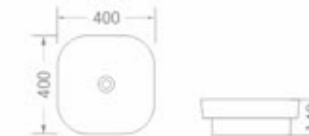

size
500 x 380 x 140 mm

available in
White

code
1785

Semi-Counter/Table-Mounted Installation

size
400 x 400 x 140 mm

available in
White

code - 1607

code
1607