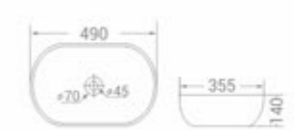

code - 1714

code
1714

Table Mounted Installation

size
490 x 400 x 150 mm

available in
White ☐