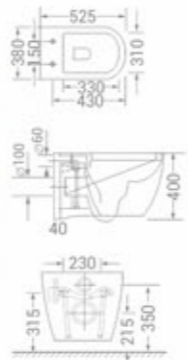

available in
White

code - 1538 J

code
1538 J

WC with Slim PVC Seat Cover
with in-Built Jet

size
535 x 355 x 380 mm

available in
White

Wall Hung Toilets with PVC Seat Cover

code
1538
WC with Slim PVC
Seat Cover
size
535 x 355 x 380 mm
available in
White

code - 1538

code
1549
WC with PVC
Seat Cover
size
525 x 370 x 370 mm
available in
White

code - 1549

code
1619
WC with PVC Seat Cover
size
520 x 355 x 365 mm
available in
White

code - 1619

code
1620
WC with PVC Seat Cover
size
495 x 360 x 420 mm
available in
White