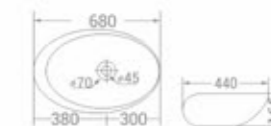

Table Mounted Installation

size
680 x 440 x 165 mm

available in
White

code - 1726

code
1726

Table Mounted Installation

size
730 x 370 x 130 mm

available in
White