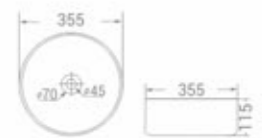

code - 7068 GW

code
7068 GW
Table Mounted Basin

size
500 x 400 x 140 mm

available in
Gold + White

code - 7073 GW

code
7073 GW
Table Mounted Basin

size
355 x 115 mm

available in
Gold + White