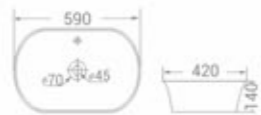

Matt Ceramic Marble Finish Basins

code
7072 WC

Table Mounted Basin

size
590 x 420 x 140 mm

available in
White Marble Finish ☐

code
1902 WC

Table Mounted Basin

size
550 x 400 x 140 mm

available in
White Marble Finish ☐

code
7072 BM

Table Mounted Basin

size
590 x 420 x 140 mm

available in
Black Marble Finish ☒

code
1902 BM

Table Mounted Basin

size
550 x 400 x 140 mm

available in
Black Marble Finish ☒