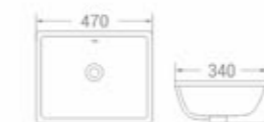

code - 1636

code
1636

Under Counter Installation

size
750 x 410 x 200 mm

available in
White ☐