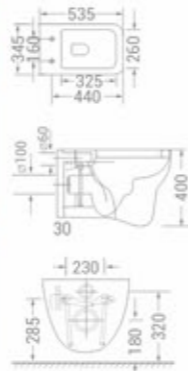

available in
White

code - 1538 J

code
1538 J

WC with Slim PVC Seat Cover
with in-Built Jet

size
535 x 355 x 380 mm

available in
White

Wall Hung Toilets with PVC Seat Cover

code
1538
WC with Slim PVC
Seat Cover
size
535 x 355 x 380 mm
available in
White

code - 1538

code
1549
WC with PVC
Seat Cover
size
525 x 370 x 370 mm
available in
White

code - 1549

code
1619
WC with PVC Seat Cover
size
520 x 355 x 365 mm
available in
White

code - 1619

code
1620
WC with PVC Seat Cover
size
495 x 360 x 420 mm
available in
White