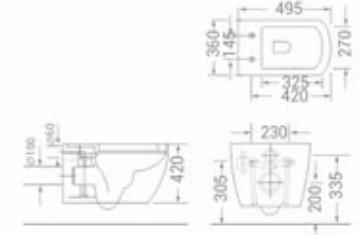

code - 1538

code
1549
WC with PVC
Seat Cover
size
525 x 370 x 370 mm
available in
White

code - 1549

code
1619
WC with PVC Seat Cover
size
520 x 355 x 365 mm
available in
White

code - 1619

code
1620
WC with PVC Seat Cover
size
495 x 360 x 420 mm
available in
White