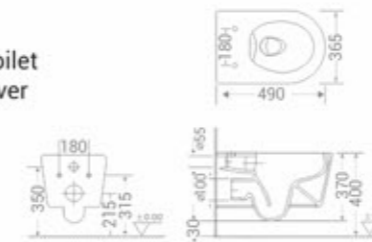

code - 7068 MC

code
7068 MC

Table Mounted Basin

size
500 x 400 x 140 mm

available in
Matt Coffee ■