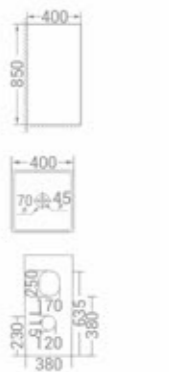

code - 1779

code
1779

Floor Mounted Installation

size
540 x 400 x 850 mm

available in
White

code - 1778

code
1778

Floor Mounted
Installation

size
400 x 850 mm

available in
White

code - 1780

code
1780

Floor Mounted
Installation

size
400 x 400 x 850 mm

available in
White

code - 1796 W