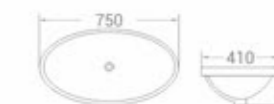

size
750 x 410 x 200 mm

available in
White

code - 1715

code
1715

Under Counter Installation

size
500 x 415 x 190 mm

available in
White Ivory

The needs and desires of the urban modern family strongly influenced the creation of this range of wash basins, resulting in a contemporary, highly adaptable range of basins which are perfect for compact bathrooms. This collection is practical without compromising on style.