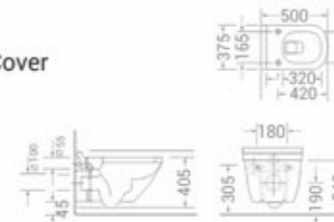

code
1812
WC with Slim PVC Seat Cover
size
500 x 380 x 365 mm
available in
White ☐

code - 1812