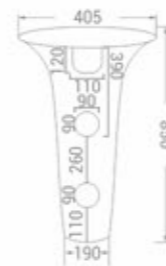

code - 1840 MB

code
1840 MB

Rimless Wall Hung Toilet
with UF Slim Seat Cover

size
530 x 365 x 360 mm

available in
Matt Black ■