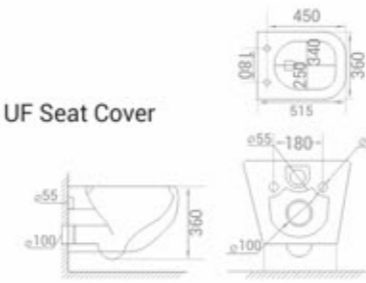

code
1839

Rimless WC with Slim UF Seat Cover

size
490 x 360 x 365 mm

available in
White

code
1834

Rimless WC with Slim UF Seat Cover

size
515 x 360 x 360 mm

available in
White