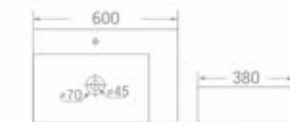

code - 1719

code
1719

Table/Wall Mounted Installation

size
510 x 360 x 120 mm

available in
White ☐