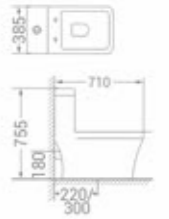

code
1821

One Piece Floor
Mounted Couple
Suite with UF
Slim Seat Cover

size
710 x 385 x 755 mm

available in
White ☐