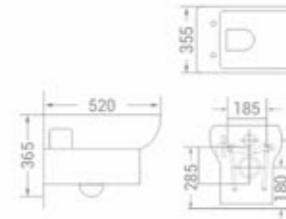

code - 1538

code
1549
WC with PVC
Seat Cover
size
525 x 370 x 370 mm
available in
White

code - 1549

code
1619
WC with PVC Seat Cover
size
520 x 355 x 365 mm
available in
White

code - 1619

code
1620
WC with PVC Seat Cover
size
495 x 360 x 420 mm
available in
White