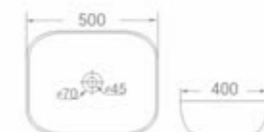

code
7073 PW
Table Mounted Basin
size
355 x 115 mm
available in
Platinum + White ■