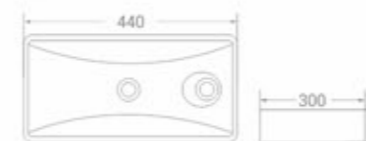

code
1909

Table/Wall Mounted Installation

size
450 x 220 x 100 mm

available in
White ☐