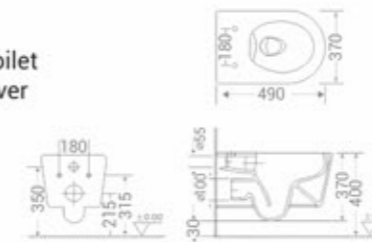

size
490 x 370 x 370 mm

available in
Crocodile Black ■

code
7068 CB
Table Mounted Basin

size
500 x 400 x 140 mm

available in
Crocodile Black ■