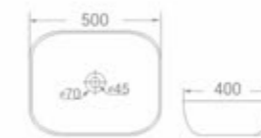

code - 1831 GW

code
1831 GW
Rimless Wall Hung Toilet
with UF Slim Seat Cover

size
515 x 360 x 360 mm

available in
Gold + White

code - 1782 GW

code
1782 GW
Table Mounted Basin

size
650 x 380 x 120 mm

available in
Gold + White

code - 7068 GW

code
7068 GW
Table Mounted Basin

size
500 x 400 x 140 mm

available in
Gold + White

code - 7073 GW

code
7073 GW
Table Mounted Basin

size
355 x 115 mm

available in
Gold + White