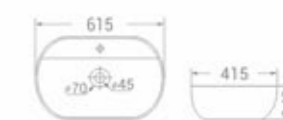

Table Mounted Installation

size
815 x 415 x 140 mm

available in
White

code
1763

Table Mounted Installation

size
615 x 415 x 140 mm

available in
White

code - 1907

code - 1728

code
1907

Table Mounted Installation

size
670 x 350 x 140 mm

available in
White

code
1728

Table Mounted Installation

size
715 x 410 x 145 mm