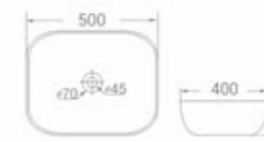

code
7073 RGW
Table Mounted Basin
size
355 x 115 mm
available in
Rose Gold + White