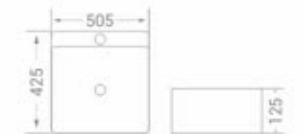

code
1747

Table Mounted Installation

size
605 x 425 x 150 mm

available in
White ☐

code
1740

Table Mounted Installation

size
510 x 390 x 140 mm

available in
White ☐

code
1792

Table/Wall Mounted Installation

size
500 x 420 x 130 mm

available in
White ☐

code
1754

Table/Wall Mounted Installation

size
600 x 420 x 120 mm

available in
White ☐

code
1901

Table/Wall Mounted Installation

size
550 x 420 x 150 mm

available in
White ☐