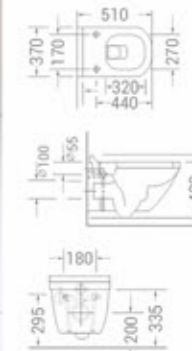

code
1819
WC with Slim UF
Seat Cover
size
510 x 370 x 420 mm
available in
White ☐