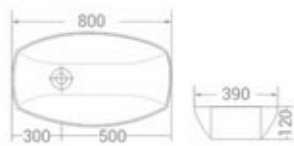

code - 1788

code
1788

Table Mounted Installation

size
550 x 400 x 115 mm

available in
White ☐