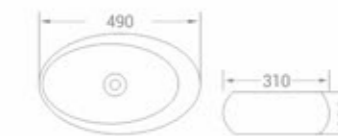

code - 7073 MW

code
7073 MW

Table Mounted Basin

size
355 x 115 mm

available in
Matt White + White ☐