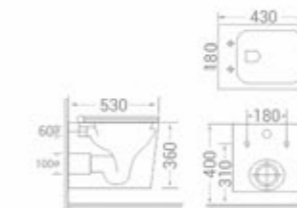

size
530 x 365 x 360 mm

available in
Matt Black ■

code - 7068 MB

code
7068 MB

Table Mounted Basin

size
500 x 400 x 140 mm

available in
Matt Black ■

code - 7067 MB