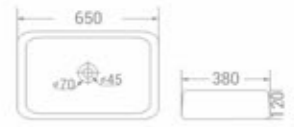

code
7068 RGW
Table Mounted Basin
size
500 x 400 x 140 mm
available in
Rose Gold + White