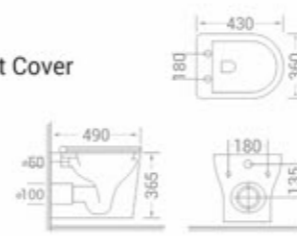

code
1839

Rimless WC with Slim UF Seat Cover

size
490 x 360 x 365 mm

available in
White ☐