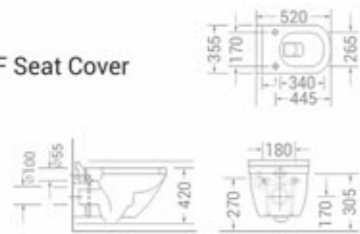

code - 1538 R

code
1825

Rimless WC with Slim UF Seat Cover

size
520 x 360 x 355 mm

available in
White

code
1824

Rimless WC with Slim UF Seat Cover

size
520 x 360 x 350 mm