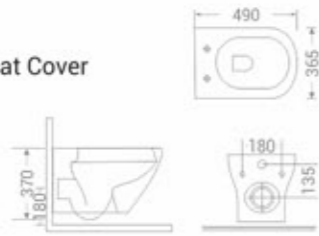

Tornado-Swirl Flushing WC with Slim UF Seat Cover

size
510 x 360 x 425 mm

available in
White

Premium Rimless Wall Hung Toilets

code
1838

Rimless WC with Slim UF Seat Cover

size
490 x 370 x 360 mm

available in
White