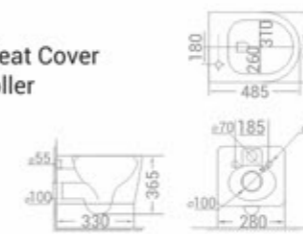

code
1833 J

Rimless WC with UF Slim Seat Cover
with in-Built Jet and controller

size
485 x 365 x 365 mm

available in
White ☐

code - 1538 J

code
1538 J

WC with Slim PVC Seat Cover
with in-Built Jet

size
535 x 355 x 380 mm

available in
White ☐