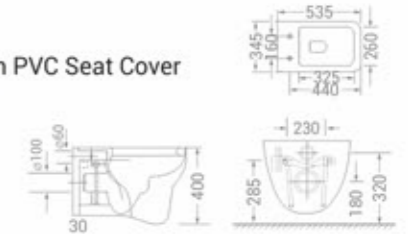

code
1538 R

Rimless WC with Slim PVC Seat Cover

size
535 x 355 x 380 mm

available in
White ☐