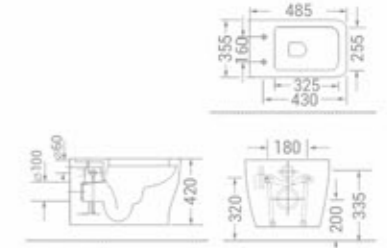

code
1776 GB
Table Mounted Basin
size
410 x 380 x 150 mm
available in
Glossy Black ■