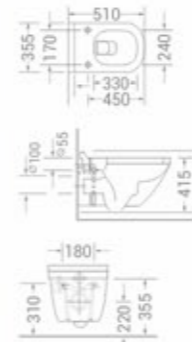

Premium Wall Hung Toilets

code
1820
WC with Slim UF
Seat Cover
size
510 x 355 x 415 mm
available in
White ☐