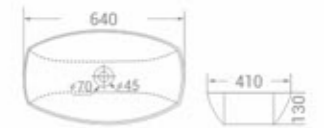

size
620 x 340 x 145 mm

available in
White

code - 1770

code
1770

Table Mounted Installation

size
640 x 410 x 130 mm

available in
White

code - 1733