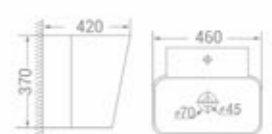

available in
White

code - 1781

code
1781

Wall Mounted Installation

size
460 x 420 x 370 mm

available in
White

Since washbasins are the most habitually used items in the bathroom, we aim to combine maximum functionality with unmatched design aesthetics to suit your interior design.