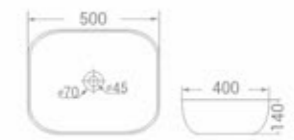

code
1836 MC

Rimless Wall Hung Toilet
with UF Slim Seat Cover

size
490 x 365 x 370 mm

available in
Matt Coffee ■

code
7068 MC

Table Mounted Basin

size
500 x 400 x 140 mm

available in
Matt Coffee ■