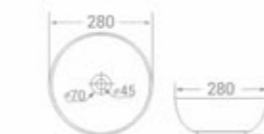

code - 1605

code
1605

Table Mounted Installation

size
410 x 160 mm

available in
White ☐