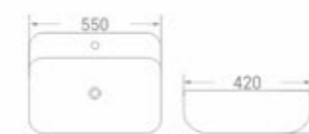

code
1747

Table Mounted Installation

size
605 x 425 x 150 mm

available in
White ☐

code
1740

Table Mounted Installation

size
510 x 390 x 140 mm

available in
White ☐

code
1792

Table/Wall Mounted Installation

size
500 x 420 x 130 mm

available in
White ☐

code
1754

Table/Wall Mounted Installation

size
600 x 420 x 120 mm

available in
White ☐

code
1901

Table/Wall Mounted Installation

size
550 x 420 x 150 mm

available in
White ☐