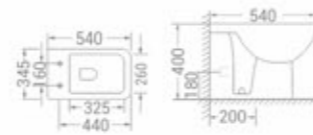

code - 1548

code
1548

Top Inlet

size
630 x 330 x 300 mm

available in
White ☐