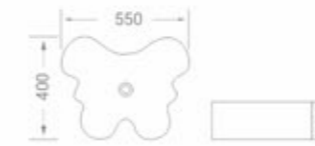

code - 1777 W

code
1777 W

Table Mounted Installation

size
560 x 395 x 150 mm

available in
White ☐