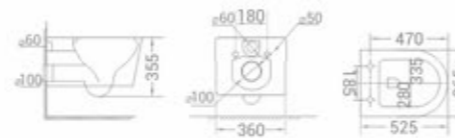

code - 1833 J