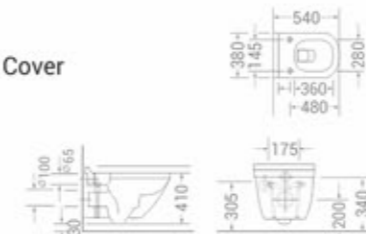

Premium Wall Hung Toilets

code - 1823

code
1823

WC with Slim UF Seat Cover

size
515 x 355 x 405 mm

available in
White ☐

code - 1811

code - 1801

code
1811

WC with Slim UF Seat Cover

size
540 x 380 x 410 mm

available in
White ☐

code
1801

WC with Slim UF Seat Cover

size
485 x 355 x 420 mm

available in
White ☐