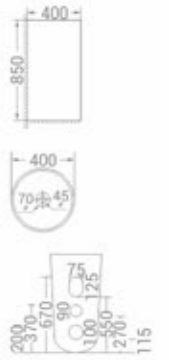

Table Mounted Basin

size
590 x 420 x 140 mm

available in
Black Marble Finish

code
1902 BM

Table Mounted Basin

size
550 x 400 x 140 mm

available in
Black Marble Finish

Ceramic Pedestal Basins

code - 1779

code
1779

Floor Mounted Installation

size
540 x 400 x 850 mm

available in
White

code - 1778

code
1778

Floor Mounted
Installation

size
400 x 850 mm

available in
White

code - 1780

code
1780

Floor Mounted
Installation

size
400 x 400 x 850 mm

available in
White

code - 1796 W