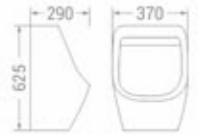

code
1583

Floor Mounted WC with Slim PVC Seat Cover

size
540 x 345 x 400 mm

available in
White ☐

code
1548

Top Inlet

size
630 x 330 x 300 mm

available in
White ☐

code
1640

Top Inlet

size
490 x 280 x 255 mm

available in
White ☐

code
1641

Top Inlet/Back Inlet

size
625 x 370 x 290 mm

available in
White ☐