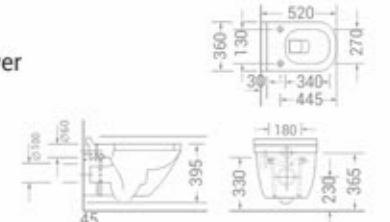

code
1570
WC with PVC Seat Cover
size
520 x 365 x 395 mm
available in
White ☐