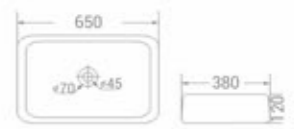

code - 1831 GW

code
1831 GW
Rimless Wall Hung Toilet
with UF Slim Seat Cover

size
515 x 360 x 360 mm

available in
Gold + White

code - 1782 GW

code
1782 GW
Table Mounted Basin

size
650 x 380 x 120 mm

available in
Gold + White

code - 7068 GW

code
7068 GW
Table Mounted Basin

size
500 x 400 x 140 mm

available in
Gold + White

code - 7073 GW

code
7073 GW
Table Mounted Basin

size
355 x 115 mm

available in
Gold + White