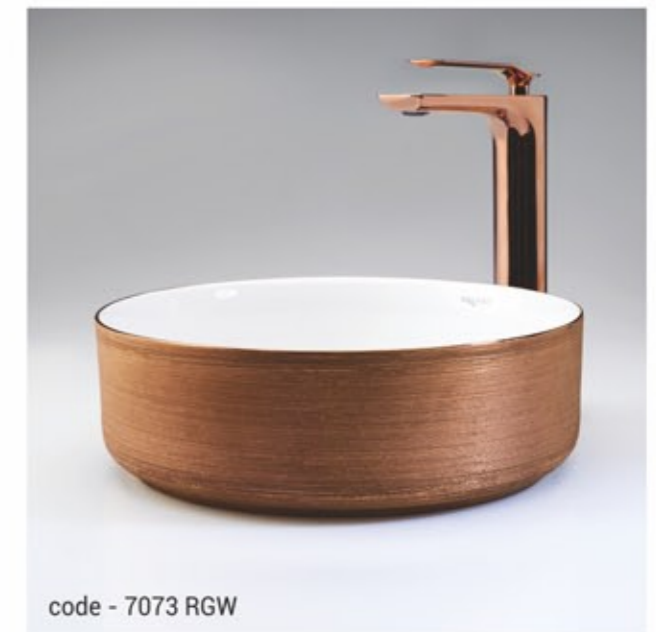

code
1782 RGW
Table Mounted Basin
size
650 x 380 x 120 mm
available in
Rose Gold + White

code
7073 RGW
Table Mounted Basin
size
355 x 115 mm
available in
Rose Gold + White