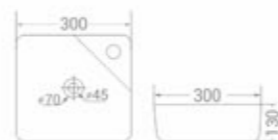

available in
White

code
1905

Table/Wall Mounted Installation

size
300 x 300 x 150 mm

available in
White

code
1908

Table/Wall Mounted Installation

size
450 x 220 x 100 mm