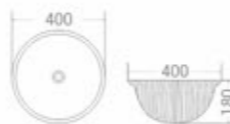

code - 1902 W

code
1902 W

Table Mounted Installation

size
550 x 400 x 140 mm

available in
White ☐