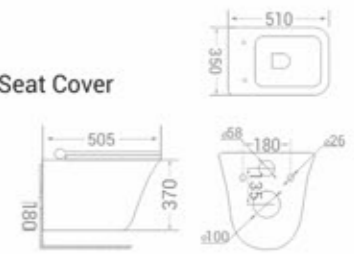

code
1827

Rimless WC with Slim UF Seat Cover

size
510 x 350 x 370 mm

available in
White ☐