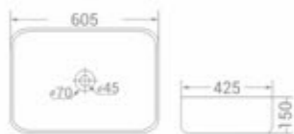

code
1747

Table Mounted Installation

size
605 x 425 x 150 mm

available in
White ☐

code
1740

Table Mounted Installation

size
510 x 390 x 140 mm

available in
White ☐

code
1792

Table/Wall Mounted Installation

size
500 x 420 x 130 mm

available in
White ☐

code
1754

Table/Wall Mounted Installation

size
600 x 420 x 120 mm

available in
White ☐

code
1901

Table/Wall Mounted Installation

size
550 x 420 x 150 mm

available in
White ☐