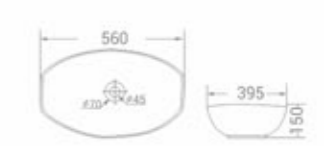

available in
White

code - 1777 W

code
1777 W

Table Mounted Installation

size
560 x 395 x 150 mm

available in
White

code - 7067 W

code - 1723