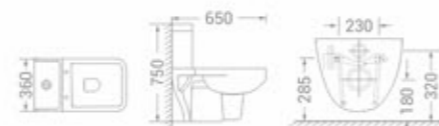

Wall Mounted Couple Suite

code
1805

WC with Slim PVC Seat Cover Wall Hung Two Piece Couple Suite

size
650 x 360 x 750 mm

available in
White ☐

Floor Mounted Couple Suites

code - 1821

code
1821

One Piece Floor
Mounted Couple
Suite with UF
Slim Seat Cover

size
710 x 385 x 755 mm

available in
White ☐

code - 1803

code
1803

Two Piece Floor
Mounted Couple
Suite with PVC
Slim Seat Cover

size
640 x 380 x 780 mm

available in
White ☐