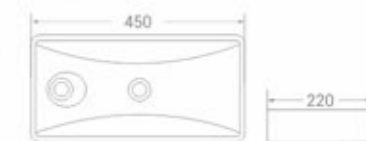

available in
White

code
1909

Table/Wall Mounted Installation

size
450 x 220 x 100 mm

available in
White

code
1771

Table/Wall Mounted Installation

size
420 x 295 x 125 mm