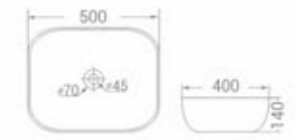

code
1837 PB

Rimless Wall Hung Toilet
with UF Slim Seat Cover

size
490 x 370 x 370 mm

available in
Platinum + Black ■

code
7068 PB

Table Mounted Basin

size
500 x 400 x 140 mm

available in
Platinum + Black ■