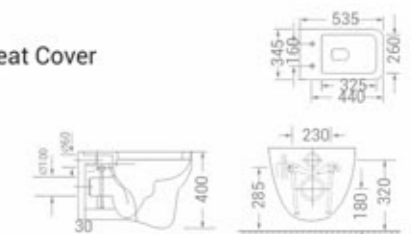

available in
White

code - 1538 J

code
1538 J

WC with Slim PVC Seat Cover
with in-Built Jet

size
535 x 355 x 380 mm

available in
White

Wall Hung Toilets with PVC Seat Cover

code
1538
WC with Slim PVC
Seat Cover
size
535 x 355 x 380 mm
available in
White