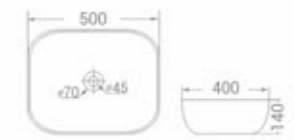

code
7068 PW
Table Mounted Basin
size
500 x 400 x 140 mm
available in
Platinum + White ■

code
7073 PW
Table Mounted Basin
size
355 x 115 mm
available in
Platinum + White ■

Crocodile Leather Finish

The lavish 'Leather' finish is inspired by the texture of luxurious crocodile-finish luxury lifestyle items. The addition of the texture on Black Ceramic adds an elegant element to the collection. The overall glossy finish of these best-selling washbasins and toilets make them very easy to maintain.

code
1837 CB
Rimless Wall Hung Toilet
with UF Slim Seat Cover

size
490 x 370 x 370 mm

available in
Crocodile Black ■

code
7068 CB
Table Mounted Basin

size
500 x 400 x 140 mm

available in
Crocodile Black ■

Glossy Black