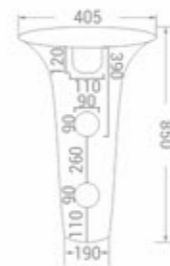

code - 1742

code
1742

Wall Mounted Installation

size
440 x 425 x 320 mm

available in
White ☐