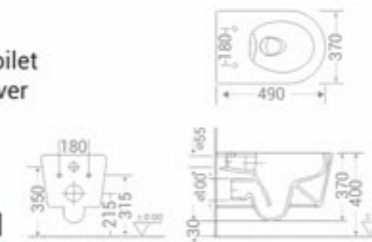

code
1837 RGB
Rimless Wall Hung Toilet
with UF Slim Seat Cover

size
490 x 370 x 370 mm

available in
Rose Gold + Black

code
7068 RGB
Table Mounted Basin

size
500 x 400 x 140 mm

available in
Rose Gold + Black