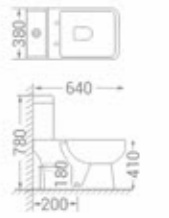

code - 1803

code
1803

Two Piece Floor
Mounted Couple
Suite with PVC
Slim Seat Cover

size
640 x 380 x 780 mm

available in
White ☐