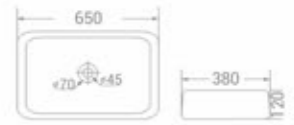

code
7068 PW
Table Mounted Basin
size
500 x 400 x 140 mm
available in
Platinum + White ■