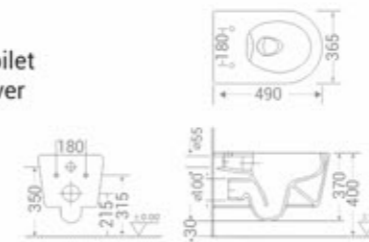

code - 1836 MM

code
1836 MM
Rimless Wall Hung Toilet
with UF Slim Seat Cover

size
490 x 365 x 370 mm

available in
Matt Mint ■

code - 7068 MM

code
7068 MM
Table Mounted Basin

size
500 x 400 x 140 mm

available in
Matt Mint ■