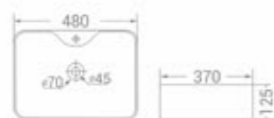

code
1626

Table Mounted Installation

size
480 x 370 x 125 mm

available in
White ☐

code
1906

Table Mounted Installation

size
425 x 305 x 120 mm

available in
White ☐

code
1537

Table/Wall Mounted Installation

size
330 x 295 x 125 mm

available in
White ☐

code
1555

Table/Wall Mounted Installation

size
390 x 305 x 120 mm

available in
White ☐

code
1564

Table/Wall Mounted Installation

size
460 x 310 x 130 mm

available in
White ☐

code
1655

Table/Wall Mounted Installation

size
320 x 280 x 130 mm

available in
White ☐