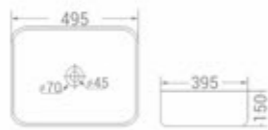

available in
Matt White + White

code - 1746

code
1746

Table Mounted Installation

size
495 x 395 x 150 mm

available in
White

code - 1745

code
1745