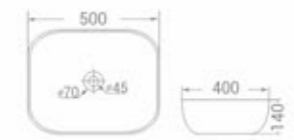

code
1837 RGB
Rimless Wall Hung Toilet
with UF Slim Seat Cover

size
490 x 370 x 370 mm

available in
Rose Gold + Black

code
7068 RGB
Table Mounted Basin

size
500 x 400 x 140 mm

available in
Rose Gold + Black